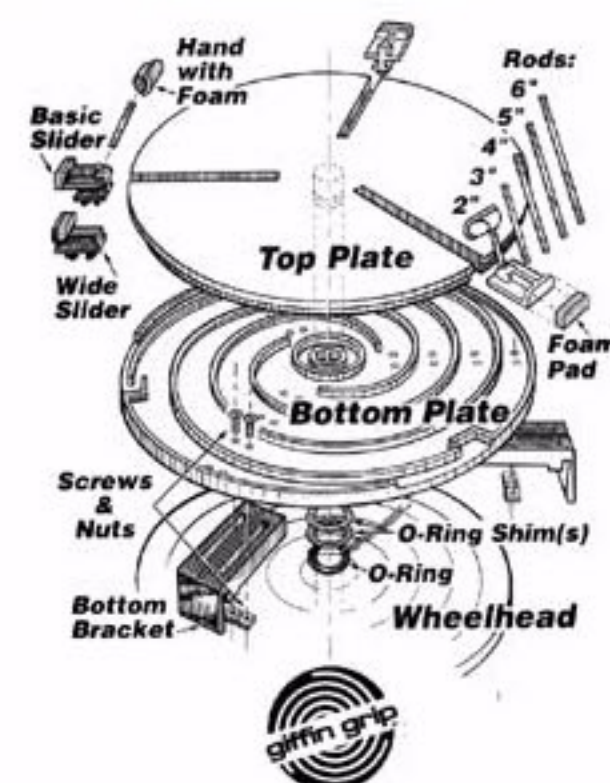

Bats (with holes drilled for 10" center bat pins)

North Star Forever Bat 13"	\$9.50
North Star Forever Bat 15"	\$10.75
North Star Blue Plastic Bat 13"	\$14.50
North Star Blue Plastic Bat 15"	\$19.00
North Star Medex Universal W/Nine 5.5" square inserts	\$49.95
Speedball Bat 12" Blue	\$7.85
Speedball Bat 14" Orange	\$8.85
Amaco black Plasti-Bat 12"	\$14.95
Amaco black Plasti-Bat 14"	\$17.95

Speedball Bats

Amaco Plasti-Bats

The **Giffin Grip** is an invaluable trimming chuck for both bisque and leather hard pottery.

Price . . . \$199.95

Spare Parts Available.

10 year free replacement on parts that break or wear out in normal studio use.